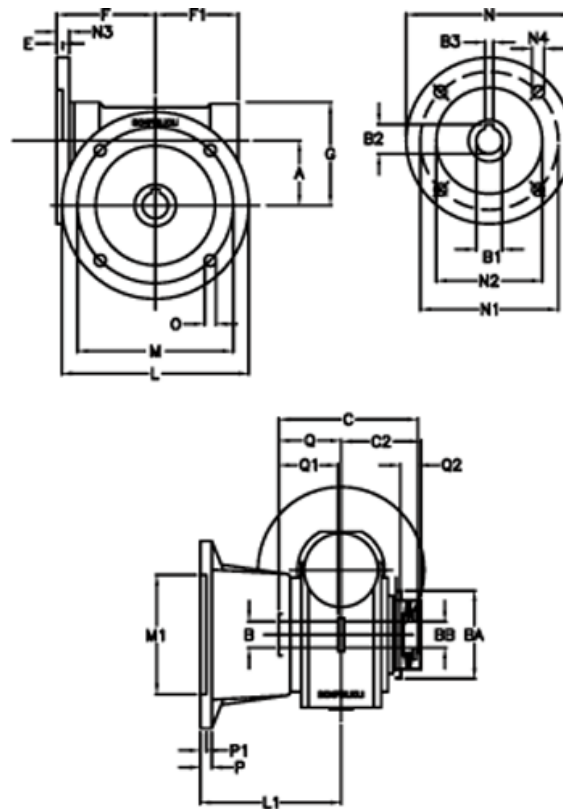

Article number: 390204904562236

Description: Worm Gear with Torque Limiter
VF 49-L2-FA-45 P63B5

Measures

a = 49.5	C2 = 64	m = 90	P = 12
B = 25	Description = VF 49FA-xx-63B5	M1 = 70	P1 = 10
B1 E7 = 11	E = 3	N = 140	Q = 51.0
B2 = 12.8	F = 70	N1 = 115	Q1 = 41
B3 H9 = 4	F1 = 63	N2 = 95	Q2 = 15
BA = 63	g = 80	N3 = 10.5	
BB H7 = 14	L = 125	N4 = 9.5	
C = 105	L1 = 115	O = 10.5	